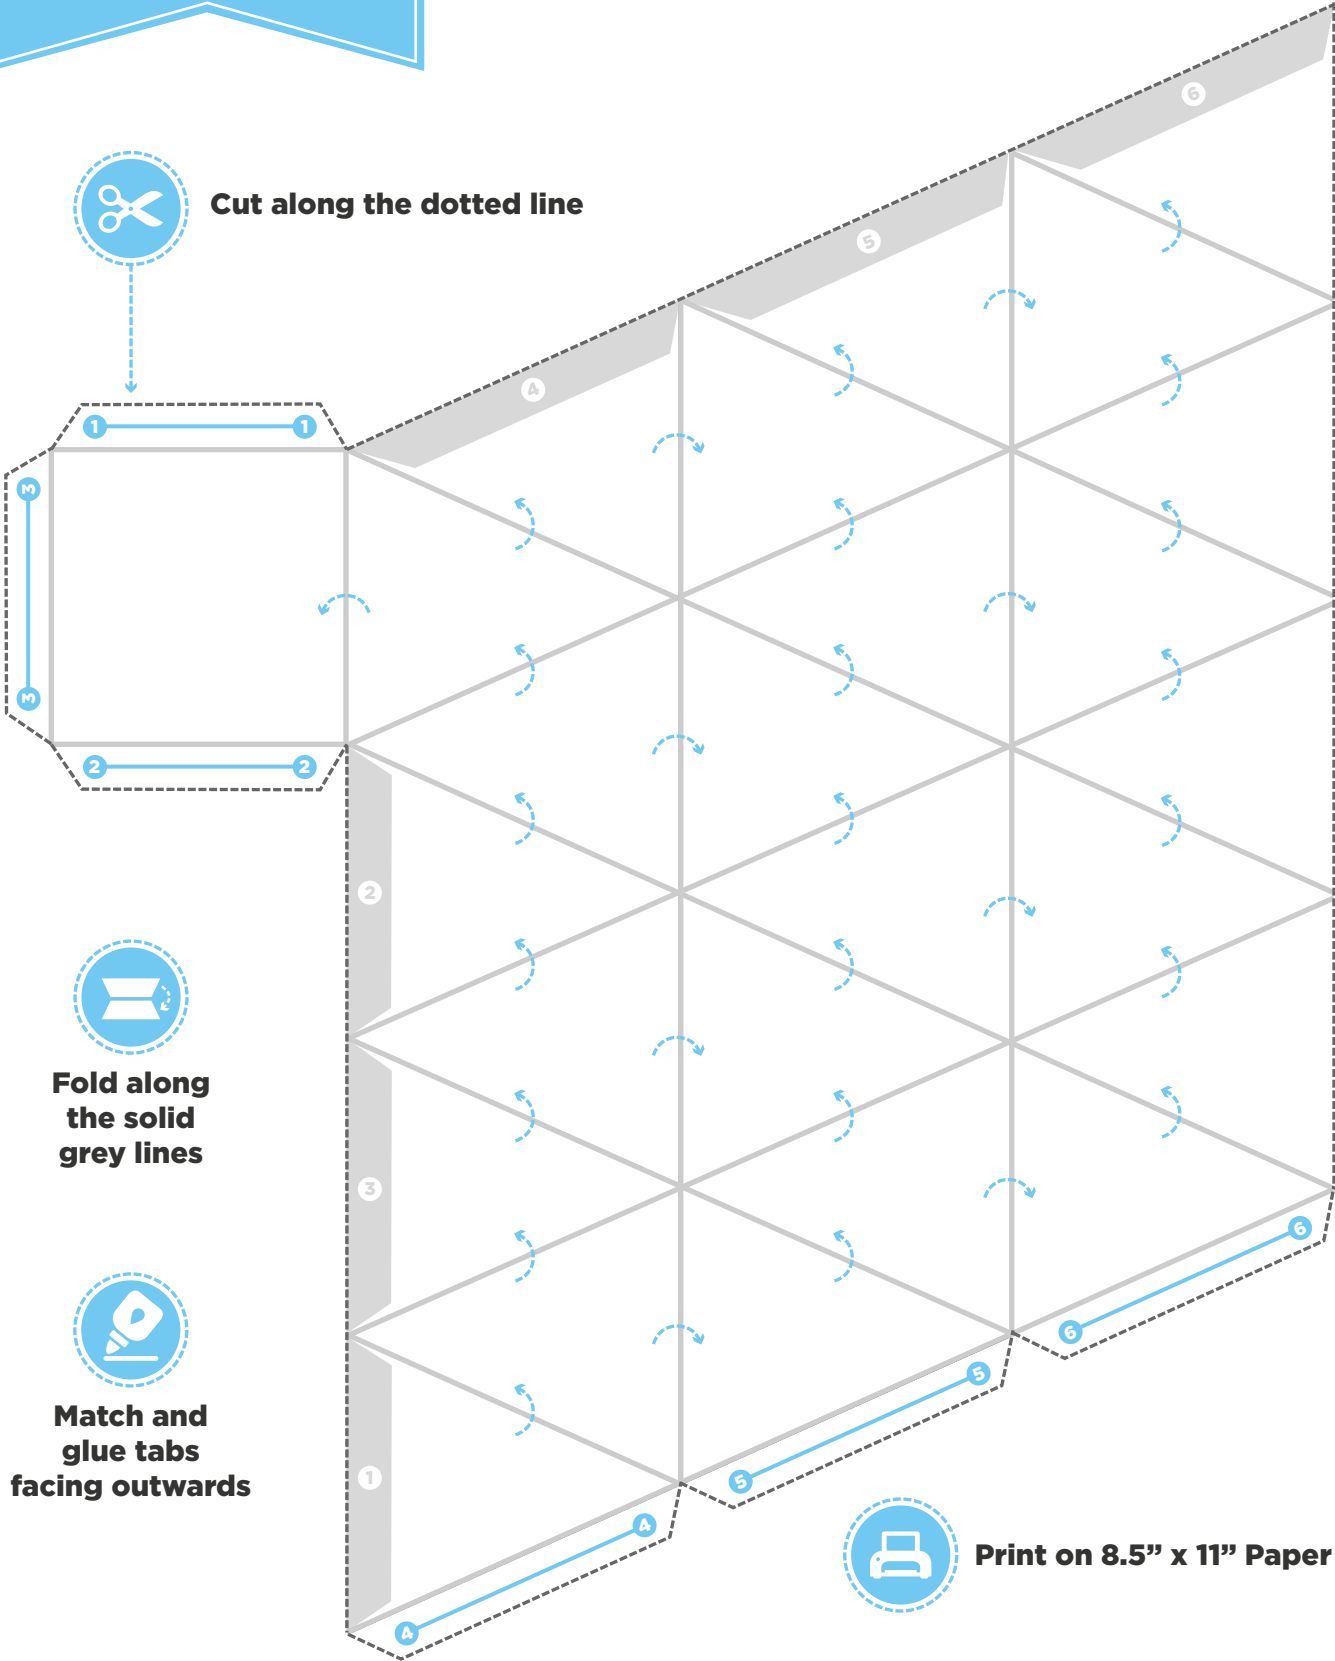

Cut along the dotted line

Fold along the solid grey lines

Match and glue tabs facing outwards

Print on 8.5" x 11" Paper